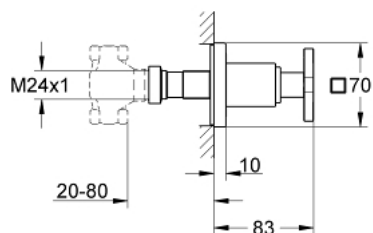

19 334 000 ALLURE CONCEALED VALVE EXPOSED PART

PRODUCT DESCRIPTION

- Colour: chrome
- trim set for 35 028 000
- For GROHE concealed valves, 1/2", 3/4", 1"
- 20-80 mm
- escutcheon with screwable wall sealing
- Without concealed body
- GROHE LongLife finish

19 334 000 ALLURE CONCEALED VALVE EXPOSED PART

SPARE PARTS, November 2013 – now

- 1: Handle (Spare part-nr. 46611000)
- 1.1: Repl. handle connection kit (Spare part-nr. 45605000)
- 2: Extension for spindle (Spare part-nr. 45607000)
- 3: Sealing washer (Spare part-nr. 48046000)
- 4: Extension kit (3 1/8") (Spare part-nr. 45202000)
- 5: Extension-set (7 7/8") (Spare part-nr. 45203000)*