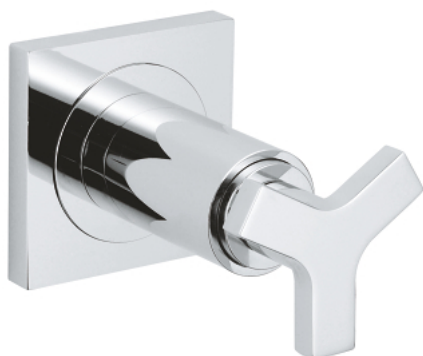

19 334 000 ALLURE CONCEALED VALVE EXPOSED PART

PRODUCT DESCRIPTION

- Colour: chrome
- trim set for 35 028 000
- For GROHE concealed valves, 1/2", 3/4", 1"
- 20-80 mm
- escutcheon with screwable wall sealing
- Without concealed body
- GROHE LongLife finish

19 334 000 ALLURE CONCEALED VALVE EXPOSED PART

SPARE PARTS, November 2013 – now

- 1: Handle (Spare part-nr. 46611000)
- 1.1: Repl. handle connection kit (Spare part-nr. 45605000)
- 2: Extension for spindle (Spare part-nr. 45607000)
- 3: Sealing washer (Spare part-nr. 48046000)
- 4: Extension kit (3 1/8") (Spare part-nr. 45202000)
- 5: Extension-set (7 7/8") (Spare part-nr. 45203000)*