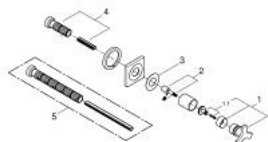

19 334 000 ALLURE CONCEALED VALVE EXPOSED PART

PRODUCT DESCRIPTION

- Colour: chrome
- trim set for 35 028 000
- For GROHE concealed valves, 1/2", 3/4", 1"
- 20-80 mm
- escutcheon with screwable wall sealing
- Without concealed body
- GROHE LongLife finish

19 334 000 ALLURE CONCEALED VALVE EXPOSED PART

SPARE PARTS, November 2013 – now

- 1: Handle (Spare part-nr. 46611000)
- 1.1: Repl. handle connection kit (Spare part-nr. 45605000)
- 2: Extension for spindle (Spare part-nr. 45607000)
- 3: Sealing washer (Spare part-nr. 48046000)
- 4: Extension kit (3 1/8") (Spare part-nr. 45202000)
- 5: Extension-set (7 7/8") (Spare part-nr. 45203000)*