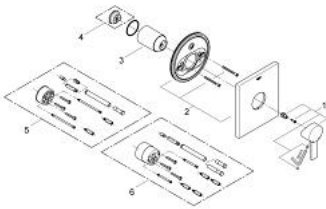

19 317 000 ALLURE SINGLE-LEVER SHOWER MIXER

PRODUCT DESCRIPTION

- Colour: chrome
- Set for final installation for
- 33 961 000, 33 962 000, 33 963 000, 33 964 000, 33 965 000, 33 966 000, 35 501 000
- Without concealed body
- GROHE LongLife finish
- Escutcheon- and shaft-sealing
- Metal escutcheon
- covered coupling

19 317 000 ALLURE SINGLE-LEVER SHOWER MIXER

SPARE PARTS, June 2005 – now

- 1: Lever (Spare part-nr. 46609000)
- 2: Escutcheon (Spare part-nr. 46613000)
- 3: Cap (Spare part-nr. 09038000)
- 4: Temperature limiter (Spare part-nr. 46375000)*
- 5: Extension set (Spare part-nr. 46191000)*
- 6: Extension set (Spare part-nr. 46343000)*