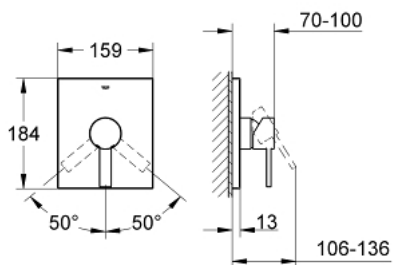

19 317 000 ALLURE SINGLE-LEVER SHOWER MIXER

PRODUCT DESCRIPTION

- Colour: chrome
- Set for final installation for
- 33 961 000, 33 962 000, 33 963 000, 33 964 000, 33 965 000, 33 966 000, 35 501 000
- Without concealed body
- GROHE LongLife finish
- Escutcheon- and shaft-sealing
- Metal escutcheon
- covered coupling

19 317 000 ALLURE SINGLE-LEVER SHOWER MIXER

SPARE PARTS, June 2005 – now

- 1: Lever (Spare part-nr. 46609000)
- 2: Escutcheon (Spare part-nr. 46613000)
- 3: Cap (Spare part-nr. 09038000)
- 4: Temperature limiter (Spare part-nr. 46375000)*
- 5: Extension set (Spare part-nr. 46191000)*
- 6: Extension set (Spare part-nr. 46343000)*