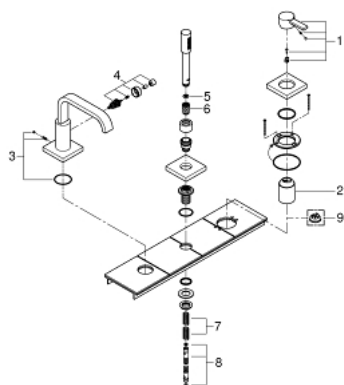

## 19 316 000 ALLURE THREE-HOLE SINGLE-LEVER BATH COMBINATION

### PRODUCT DESCRIPTION

- Colour: chrome
- For installation under tiled surround
- GROHE LongLife finish
- Trim set for 33 339
- Without baseframe
- Consisting of:
  - single lever mixer operating element
  - Bath inlet with automatic diverter bath/shower
  - Handshower (28 034)
  - metal shower hose 2000 mm (always chrome for any colour of the set)
  - min. recommended pressure 1.0 bar

### SPARE PARTS, March 2015 – now

- 1: Lever (Spare part-nr. 46609000)
  - 2: Cap (Spare part-nr. 09038000)
  - 3: Spout connection set (Spare part-nr. 45396000)
  - 4: Repl. Conversion kit (Spare part-nr. 46612000)
  - 5: Dirt strainer (Spare part-nr. 0700200M)
  - 6: Cone nut (Spare part-nr. 08864000)
  - 7: Return spring (Spare part-nr. 00869000)
  - 8: Metal shower hose (Spare part-nr. 28146000)
  - 9: Temperature limiter (Spare part-nr. 46375000)\*
- \* Optional accessories