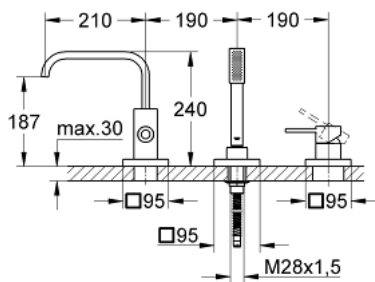

## 19 316 000 ALLURE THREE-HOLE SINGLE-LEVER BATH COMBINATION

### PRODUCT DESCRIPTION

- Colour: chrome
- For installation under tiled surround
- GROHE LongLife finish
- Trim set for 33 339
- Without baseframe
- Consisting of:
  - single lever mixer operating element
  - Bath inlet with automatic diverter bath/shower
  - Handshower (28 034)
  - metal shower hose 2000 mm (always chrome for any colour of the set)
  - min. recommended pressure 1.0 bar

### SPARE PARTS, March 2015 – now

- 1: Lever (Spare part-nr. 46609000)
  - 2: Cap (Spare part-nr. 09038000)
  - 3: Spout connection set (Spare part-nr. 45396000)
  - 4: Repl. Conversion kit (Spare part-nr. 46612000)
  - 5: Dirt strainer (Spare part-nr. 0700200M)
  - 6: Cone nut (Spare part-nr. 08864000)
  - 7: Return spring (Spare part-nr. 00869000)
  - 8: Metal shower hose (Spare part-nr. 28146000)
  - 9: Temperature limiter (Spare part-nr. 46375000)\*
- \* Optional accessories