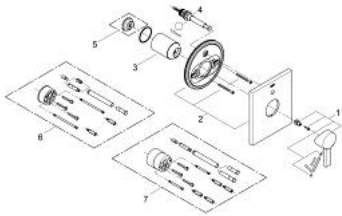

19 315 000 ALLURE SINGLE-LEVER BATH MIXER

PRODUCT DESCRIPTION

- Colour: chrome
- Set for final installation for
- 33961000, 33963000, 33965000
- Without concealed body
- GROHE LongLife finish
- Automatic diverter: bath/shower
- Escutcheon- and shaft-sealing
- Metal escutcheon
- covered coupling

19 315 000 ALLURE SINGLE-LEVER BATH MIXER

SPARE PARTS, August 2010 – now

- 1: Lever (Spare part-nr. 46609000)
- 2: Escutcheon (Spare part-nr. 46614000)
- 3: Cap (Spare part-nr. 09038000)
- 4: 3-Way Diverter Valve & Trim (Spare part-nr. 46737000)
- 5: Temperature limiter (Spare part-nr. 46375000)*
- 6: Extension set (Spare part-nr. 46191000)*
- 7: Extension set (Spare part-nr. 46343000)*