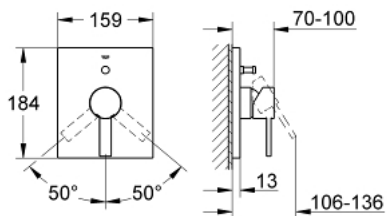

19 315 000 ALLURE SINGLE-LEVER BATH MIXER

PRODUCT DESCRIPTION

- Colour: chrome
- Set for final installation for
- 33961000, 33963000, 33965000
- Without concealed body
- GROHE LongLife finish
- Automatic diverter: bath/shower
- Escutcheon- and shaft-sealing
- Metal escutcheon
- covered coupling

19 315 000 ALLURE SINGLE-LEVER BATH MIXER

SPARE PARTS, August 2010 – now

- 1: Lever (Spare part-nr. 46609000)
- 2: Escutcheon (Spare part-nr. 46614000)
- 3: Cap (Spare part-nr. 09038000)
- 4: 3-Way Diverter Valve & Trim (Spare part-nr. 46737000)
- 5: Temperature limiter (Spare part-nr. 46375000)*
- 6: Extension set (Spare part-nr. 46191000)*
- 7: Extension set (Spare part-nr. 46343000)*