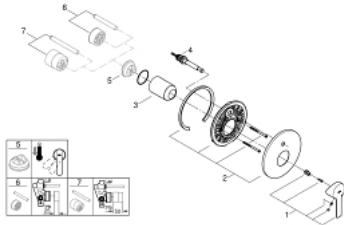

19 297 DC1 LINEARE SINGLE-LEVER BATH MIXER

PRODUCT DESCRIPTION

- Colour: supersteel
- trim set for use with rough-in set 33 963 001
- Without concealed body
- Metal lever
- GROHE LongLife finish
- Automatic diverter: bath/shower
- Escutcheon- and shaft-sealing
- Metal escutcheon
- Covered fixing
- min. recommended pressure 1.0 bar

19 297 DC1 LINEARE SINGLE-LEVER BATH MIXER

SPARE PARTS, September 2016 – now

- 1: Lever (Spare part-nr. 46988DC0)
- 2: Escutcheon (Spare part-nr. 46905DC0)
- 3: Cap (Spare part-nr. 09038DC0)
- 4: 3-Way Diverter Valve & Trim (Spare part-nr. 46737DC0)
- 5: Temperature limiter (Spare part-nr. 46375000)*
- 6: **Extension set** (Spare part-nr. 46191000)*
- 7: **Extension set** (Spare part-nr. 46343000)*