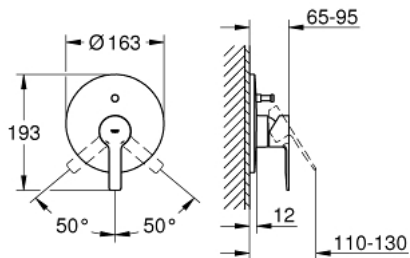

19 297 DC1 LINEARE SINGLE-LEVER BATH MIXER

PRODUCT DESCRIPTION

- Colour: supersteel
- trim set for use with rough-in set 33 963 001
- Without concealed body
- Metal lever
- GROHE LongLife finish
- Automatic diverter: bath/shower
- Escutcheon- and shaft-sealing
- Metal escutcheon
- Covered fixing
- min. recommended pressure 1.0 bar

19 297 DC1 LINEARE SINGLE-LEVER BATH MIXER

SPARE PARTS, September 2016 – now

- 1: Lever (Spare part-nr. 46988DC0)
- 2: Escutcheon (Spare part-nr. 46905DC0)
- 3: Cap (Spare part-nr. 09038DC0)
- 4: 3-Way Diverter Valve & Trim (Spare part-nr. 46737DC0)
- 5: Temperature limiter (Spare part-nr. 46375000)*
- 6: **Extension set** (Spare part-nr. 46191000)*
- 7: **Extension set** (Spare part-nr. 46343000)*