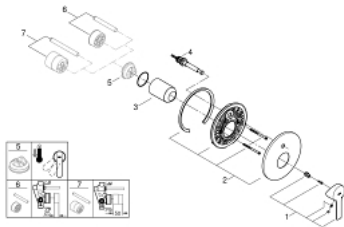

## 19 297 001 LINEARE SINGLE-LEVER BATH MIXER

### PRODUCT DESCRIPTION

- Colour: chrome
- trim set for use with rough-in box 33 963 001 or 33 965 001
- Without concealed body
- Metal lever
- GROHE LongLife finish
- Automatic diverter: bath/shower
- Escutcheon- and shaft-sealing
- Metal escutcheon
- Covered fixing
- min. recommended pressure 1.0 bar

### SPARE PARTS, March 2017 – now

- 1: Lever (Spare part-nr. 46988000)
- 2: Escutcheon (Spare part-nr. 46905000)
- 3: Cap (Spare part-nr. 09038000)
- 4: 3-Way Diverter Valve & Trim (Spare part-nr. 46737000)
- 5: Temperature limiter (Spare part-nr. 46375000)\*
- 6: **Extension set** (Spare part-nr. 46191000)\*
- 7: **Extension set** (Spare part-nr. 46343000)\*