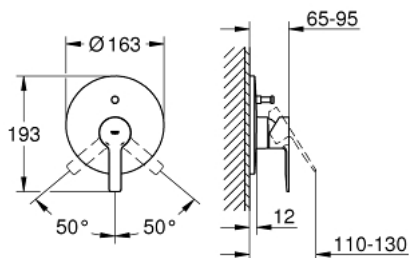

## 19 297 001 LINEARE SINGLE-LEVER BATH MIXER

### PRODUCT DESCRIPTION

- Colour: chrome
- trim set for use with rough-in box 33 963 001 or 33 965 001
- Without concealed body
- Metal lever
- GROHE LongLife finish
- Automatic diverter: bath/shower
- Escutcheon- and shaft-sealing
- Metal escutcheon
- Covered fixing
- min. recommended pressure 1.0 bar