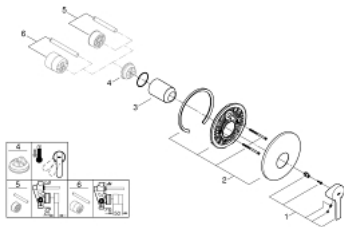

19 296 DC1 LINEARE SINGLE-LEVER SHOWER MIXER

PRODUCT DESCRIPTION

- Colour: supersteel
- rough-in set for wall mounted shower mixer
- Without concealed body
- Metal lever
- GROHE LongLife finish
- Escutcheon- and shaft-sealing
- Metal escutcheon
- Covered fixing
- min. recommended pressure 1.0 bar

19 296 DC1 LINEARE SINGLE-LEVER SHOWER MIXER

SPARE PARTS, March 2017 – now

- 1: Lever (Spare part-nr. 46988DC0)
- 2: Escutcheon (Spare part-nr. 46904DC0)
- 3: Cap (Spare part-nr. 09038DC0)
- 4: Temperature limiter (Spare part-nr. 46375000)*
- 5: **Extension set** (Spare part-nr. 46191000)*
- 6: **Extension set** (Spare part-nr. 46343000)*