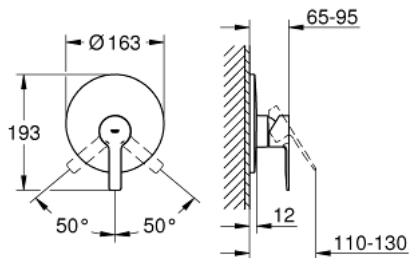

19 296 DC1 LINEARE SINGLE-LEVER SHOWER MIXER

PRODUCT DESCRIPTION

- Colour: supersteel
- rough-in set for wall mounted shower mixer
- Without concealed body
- Metal lever
- GROHE LongLife finish
- Escutcheon- and shaft-sealing
- Metal escutcheon
- Covered fixing
- min. recommended pressure 1.0 bar

19 296 DC1 LINEARE SINGLE-LEVER SHOWER MIXER

SPARE PARTS, March 2017 – now

- 1: Lever (Spare part-nr. 46988DC0)
- 2: Escutcheon (Spare part-nr. 46904DC0)
- 3: Cap (Spare part-nr. 09038DC0)
- 4: Temperature limiter (Spare part-nr. 46375000)*
- 5: **Extension set** (Spare part-nr. 46191000)*
- 6: **Extension set** (Spare part-nr. 46343000)*