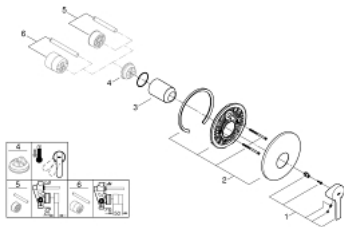

19 296 001 LINEARE SINGLE-LEVER SHOWER MIXER

PRODUCT DESCRIPTION

- Colour: chrome
- trim set for use with rough-in box 33 963 001, 33 964 001, 33 965 001
- Without concealed body
- Metal lever
- GROHE LongLife finish
- Escutcheon- and shaft-sealing
- Metal escutcheon
- Covered fixing
- min. recommended pressure 1.0 bar

19 296 001 LINEARE SINGLE-LEVER SHOWER MIXER

SPARE PARTS, March 2017 – now

- 1: Lever (Spare part-nr. 46988000)
- 2: Escutcheon (Spare part-nr. 46904000)
- 3: Cap (Spare part-nr. 09038000)
- 4: Temperature limiter (Spare part-nr. 46375000)*
- 5: Extension set (Spare part-nr. 46191000)*
- 6: Extension set (Spare part-nr. 46343000)*