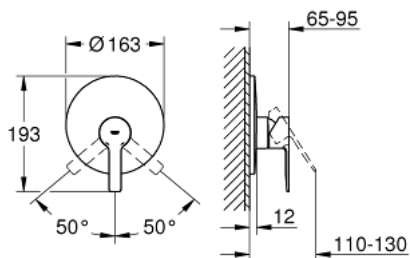

19 296 001 LINEARE SINGLE-LEVER SHOWER MIXER

PRODUCT DESCRIPTION

- Colour: chrome
- trim set for use with rough-in box 33 963 001, 33 964 001, 33 965 001
- Without concealed body
- Metal lever
- GROHE LongLife finish
- Escutcheon- and shaft-sealing
- Metal escutcheon
- Covered fixing
- min. recommended pressure 1.0 bar

19 296 001 LINEARE SINGLE-LEVER SHOWER MIXER

SPARE PARTS, March 2017 – now

- 1: Lever (Spare part-nr. 46988000)
- 2: Escutcheon (Spare part-nr. 46904000)
- 3: Cap (Spare part-nr. 09038000)
- 4: Temperature limiter (Spare part-nr. 46375000)*
- 5: Extension set (Spare part-nr. 46191000)*
- 6: Extension set (Spare part-nr. 46343000)*