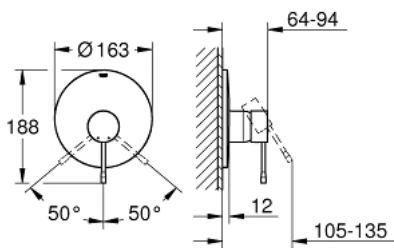

19 286 EN1 ESSENCE SINGLE-LEVER SHOWER MIXER

PRODUCT DESCRIPTION

- Colour: Brushed nickel
- Set for final installation for
- 33 962 000
- 33 964 000
- Without concealed body
- Metal lever
- GROHE LongLife finish
- Escutcheon- and shaft-sealing
- Metal escutcheon
- Covered fixing
- min. recommended pressure 1.0 bar

19 286 EN1 ESSENCE SINGLE-LEVER SHOWER MIXER

SPARE PARTS, November 2016 – now

- 1: Lever (Spare part-nr. 46915EN0)
- 2: Escutcheon (Spare part-nr. 46904EN0)
- 3: **Extension set** (Spare part-nr. 46343000)*
- 4: **Extension set** (Spare part-nr. 46191000)*
- 5: Temperature limiter (Spare part-nr. 46308000)*