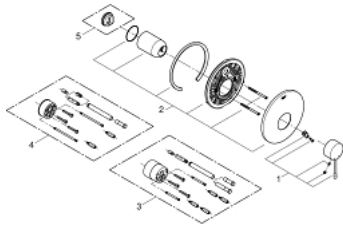

19 286 EN1 ESSENCE SINGLE-LEVER SHOWER MIXER

PRODUCT DESCRIPTION

- Colour: Brushed nickel
- Set for final installation for
- 33 962 000
- 33 964 000
- Without concealed body
- Metal lever
- GROHE LongLife finish
- Escutcheon- and shaft-sealing
- Metal escutcheon
- Covered fixing
- min. recommended pressure 1.0 bar

19 286 EN1 ESSENCE SINGLE-LEVER SHOWER MIXER

SPARE PARTS, November 2016 – now

- 1: Lever (Spare part-nr. 46915EN0)
- 2: Escutcheon (Spare part-nr. 46904EN0)
- 3: **Extension set** (Spare part-nr. 46343000)*
- 4: **Extension set** (Spare part-nr. 46191000)*
- 5: Temperature limiter (Spare part-nr. 46308000)*