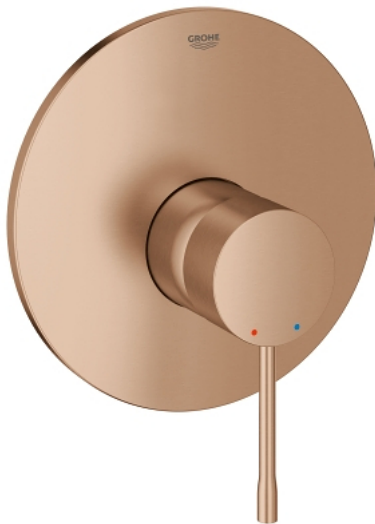

19 286 DL1 ESSENCE SINGLE-LEVER SHOWER MIXER

PRODUCT DESCRIPTION

- Colour: Brushed warm sunset
- rough-in set for wall mounted shower mixer
- Without concealed body
- Metal lever
- GROHE LongLife finish
- Escutcheon- and shaft-sealing
- Metal escutcheon
- Covered fixing
- min. recommended pressure 1.0 bar