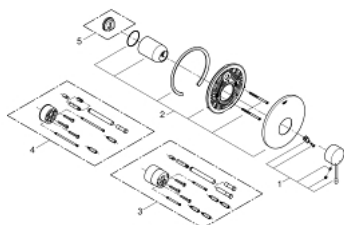

19 286 DC1 ESSENCE SINGLE-LEVER SHOWER MIXER

PRODUCT DESCRIPTION

- Colour: supersteel
- rough-in set for wall mounted shower mixer
- Without concealed body
- Metal lever
- GROHE LongLife finish
- Escutcheon- and shaft-sealing
- Metal escutcheon
- Covered fixing
- min. recommended pressure 1.0 bar

19 286 DC1 ESSENCE SINGLE-LEVER SHOWER MIXER

SPARE PARTS, January 2016 – now

- 1: Lever (Spare part-nr. 46915DC0)
- 2: Escutcheon (Spare part-nr. 46904DC0)
- 3: **Extension set** (Spare part-nr. 46343000)*
- 4: **Extension set** (Spare part-nr. 46191000)*
- 5: Temperature limiter (Spare part-nr. 46308000)*