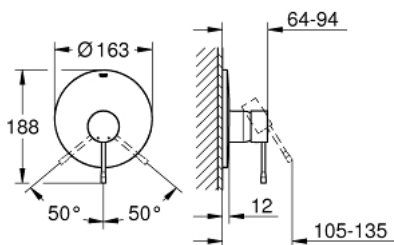

19 286 DC1 ESSENCE SINGLE-LEVER SHOWER MIXER

PRODUCT DESCRIPTION

- Colour: supersteel
- rough-in set for wall mounted shower mixer
- Without concealed body
- Metal lever
- GROHE LongLife finish
- Escutcheon- and shaft-sealing
- Metal escutcheon
- Covered fixing
- min. recommended pressure 1.0 bar

19 286 DC1 ESSENCE SINGLE-LEVER SHOWER MIXER

SPARE PARTS, January 2016 – now

- 1: Lever (Spare part-nr. 46915DC0)
- 2: Escutcheon (Spare part-nr. 46904DC0)
- 3: **Extension set** (Spare part-nr. 46343000)*
- 4: **Extension set** (Spare part-nr. 46191000)*
- 5: Temperature limiter (Spare part-nr. 46308000)*