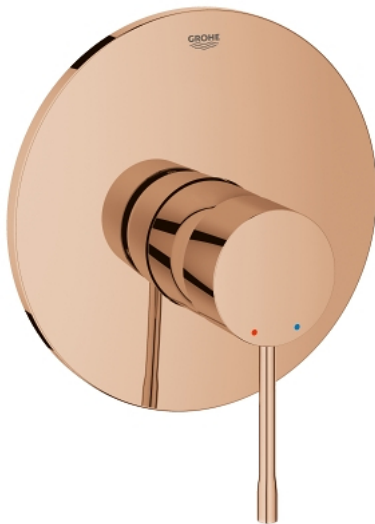

## 19 286 DA1 ESSENCE SINGLE-LEVER SHOWER MIXER

### PRODUCT DESCRIPTION

- Colour: Warm sunset
- trim set for use with rough-in box 33 963 001, 33 964 001, 33 965 001
- Without concealed body
- Metal lever
- GROHE LongLife finish
- Escutcheon- and shaft-sealing
- Metal escutcheon
- Covered fixing
- min. recommended pressure 1.0 bar
- smooth body with push-open waste set 1 1/4"