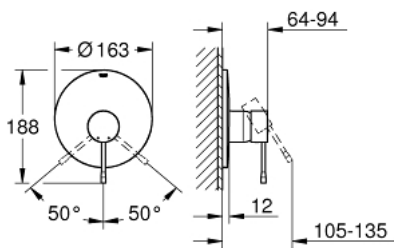

## 19 286 AL1 ESSENCE SINGLE-LEVER SHOWER MIXER

### PRODUCT DESCRIPTION

- Colour: Brushed hard graphite
- rough-in set for wall mounted shower mixer
- Without concealed body
- Metal lever
- GROHE LongLife finish
- Escutcheon- and shaft-sealing
- Metal escutcheon
- Covered fixing
- min. recommended pressure 1.0 bar