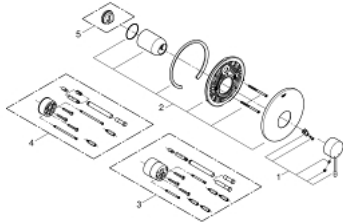

## 19 286 AL1 ESSENCE SINGLE-LEVER SHOWER MIXER

### PRODUCT DESCRIPTION

- Colour: Brushed hard graphite
- rough-in set for wall mounted shower mixer
- Without concealed body
- Metal lever
- GROHE LongLife finish
- Escutcheon- and shaft-sealing
- Metal escutcheon
- Covered fixing
- min. recommended pressure 1.0 bar

### SPARE PARTS, November 2016 – now

- 1: Lever (Spare part-nr. 46915AL0)
- 2: Escutcheon (Spare part-nr. 46904AL0)
- 3: **Extension set** (Spare part-nr. 46343000)\*
- 4: **Extension set** (Spare part-nr. 46191000)\*
- 5: Temperature limiter (Spare part-nr. 46308000)\*