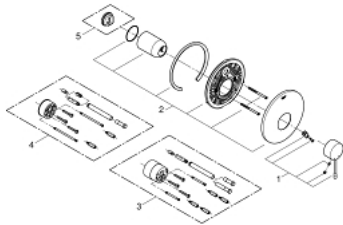

19 286 001 ESSENCE SINGLE-LEVER SHOWER MIXER

PRODUCT DESCRIPTION

- Colour: chrome
- rough-in set for wall mounted shower mixer
- Without concealed body
- Metal lever
- GROHE LongLife finish
- Escutcheon- and shaft-sealing
- Metal escutcheon
- Covered fixing
- min. recommended pressure 1.0 bar

19 286 001 ESSENCE SINGLE-LEVER SHOWER MIXER

SPARE PARTS, January 2014 – now

- 1: Lever (Spare part-nr. 46915000)
- 2: Escutcheon (Spare part-nr. 46904000)
- 3: **Extension set** (Spare part-nr. 46343000)*
- 4: **Extension set** (Spare part-nr. 46191000)*
- 5: Temperature limiter (Spare part-nr. 46308000)*