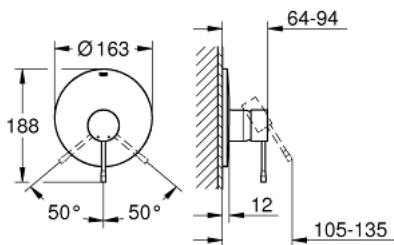

19 286 001 ESSENCE SINGLE-LEVER SHOWER MIXER

PRODUCT DESCRIPTION

- Colour: chrome
- rough-in set for wall mounted shower mixer
- Without concealed body
- Metal lever
- GROHE LongLife finish
- Escutcheon- and shaft-sealing
- Metal escutcheon
- Covered fixing
- min. recommended pressure 1.0 bar

19 286 001 ESSENCE SINGLE-LEVER SHOWER MIXER

SPARE PARTS, January 2014 – now

- 1: Lever (Spare part-nr. 46915000)
- 2: Escutcheon (Spare part-nr. 46904000)
- 3: **Extension set** (Spare part-nr. 46343000)*
- 4: **Extension set** (Spare part-nr. 46191000)*
- 5: Temperature limiter (Spare part-nr. 46308000)*