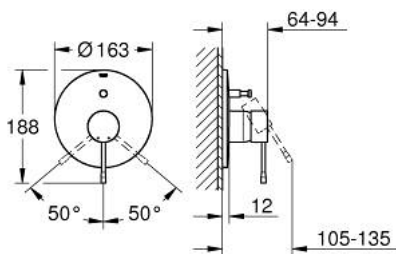

19 285 DC1 ESSENCE SINGLE-LEVER BATH MIXER

PRODUCT DESCRIPTION

- Colour: supersteel
- trim set for use with rough-in box 33 963 001 or 33 965 001
- Without concealed body
- Metal lever
- GROHE LongLife finish
- Automatic diverter: bath/shower
- Escutcheon- and shaft-sealing
- Metal escutcheon
- Covered fixing
- min. recommended pressure 1.0 bar

19 285 DC1 ESSENCE SINGLE-LEVER BATH MIXER

SPARE PARTS, January 2016 – now

- 1: Lever (Spare part-nr. 46915DC0)
- 2: Escutcheon (Spare part-nr. 46905DC0)
- 3: 3-Way Diverter Valve & Trim (Spare part-nr. 46737DC0)
- 4: **Extension set** (Spare part-nr. 46343000)*
- 5: **Extension set** (Spare part-nr. 46191000)*
- 6: Temperature limiter (Spare part-nr. 46308000)*