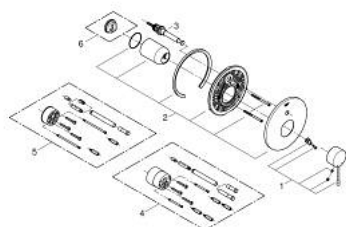

19 285 DC1 ESSENCE SINGLE-LEVER BATH MIXER

PRODUCT DESCRIPTION

- Colour: supersteel
- trim set for use with rough-in box 33 963 001 or 33 965 001
- Without concealed body
- Metal lever
- GROHE LongLife finish
- Automatic diverter: bath/shower
- Escutcheon- and shaft-sealing
- Metal escutcheon
- Covered fixing
- min. recommended pressure 1.0 bar

19 285 DC1 ESSENCE SINGLE-LEVER BATH MIXER

SPARE PARTS, January 2016 – now

- 1: Lever (Spare part-nr. 46915DC0)
- 2: Escutcheon (Spare part-nr. 46905DC0)
- 3: 3-Way Diverter Valve & Trim (Spare part-nr. 46737DC0)
- 4: **Extension set** (Spare part-nr. 46343000)*
- 5: **Extension set** (Spare part-nr. 46191000)*
- 6: Temperature limiter (Spare part-nr. 46308000)*