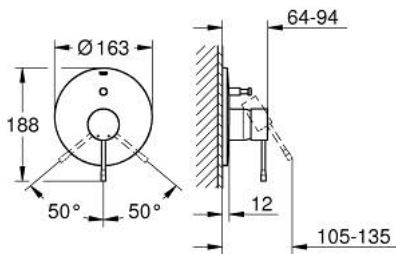

19 285 001 ESSENCE SINGLE-LEVER BATH MIXER

PRODUCT DESCRIPTION

- Colour: chrome
- trim set for use with rough-in box 33 963 001 or 33 965 001
- Without concealed body
- Metal lever
- GROHE LongLife finish
- Automatic diverter: bath/shower
- Escutcheon- and shaft-sealing
- Metal escutcheon
- Covered fixing
- min. recommended pressure 1.0 bar

19 285 001 ESSENCE SINGLE-LEVER BATH MIXER

SPARE PARTS, January 2014 – now

- 1: Lever (Spare part-nr. 46915000)
- 2: Escutcheon (Spare part-nr. 46905000)
- 3: 3-Way Diverter Valve & Trim (Spare part-nr. 46737000)
- 4: **Extension set** (Spare part-nr. 46343000)*
- 5: **Extension set** (Spare part-nr. 46191000)*
- 6: Temperature limiter (Spare part-nr. 46308000)*