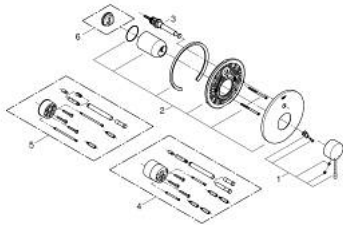

19 285 001 ESSENCE SINGLE-LEVER BATH MIXER

PRODUCT DESCRIPTION

- Colour: chrome
- trim set for use with rough-in box 33 963 001 or 33 965 001
- Without concealed body
- Metal lever
- GROHE LongLife finish
- Automatic diverter: bath/shower
- Escutcheon- and shaft-sealing
- Metal escutcheon
- Covered fixing
- min. recommended pressure 1.0 bar

19 285 001 ESSENCE SINGLE-LEVER BATH MIXER

SPARE PARTS, January 2014 – now

- 1: Lever (Spare part-nr. 46915000)
- 2: Escutcheon (Spare part-nr. 46905000)
- 3: 3-Way Diverter Valve & Trim (Spare part-nr. 46737000)
- 4: **Extension set** (Spare part-nr. 46343000)*
- 5: **Extension set** (Spare part-nr. 46191000)*
- 6: Temperature limiter (Spare part-nr. 46308000)*