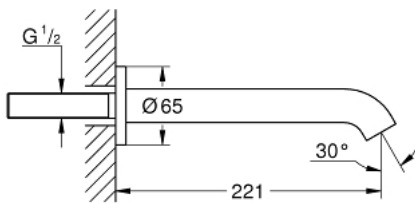

13 449 GN1 ESSENCE BATH SPOUT

PRODUCT DESCRIPTION

- Colour: Brushed cool sunrise
- Wall mounted
- mousseur
- Male thread 1/2"
- projection 221 mm
- GROHE LongLife finish

13 449 GN1 ESSENCE BATH SPOUT

SPARE PARTS, August 2020 – now

1: Flow control (Spare part-nr. 13926000)