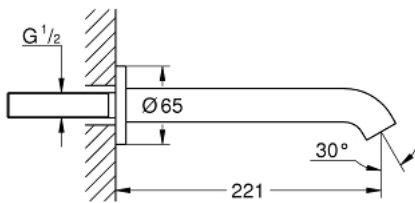

13 449 GL1 ESSENCE BATH SPOUT

PRODUCT DESCRIPTION

- Colour: Cool sunrise
- Wall mounted
- Male thread 1/2"
- mousseur
- projection 221 mm
- GROHE LongLife finish

Pure Freude
an Wasser

13 449 GL1 ESSENCE BATH SPOUT

SPARE PARTS, August 2020 – now

1: Flow control (Spare part-nr. 13926000)