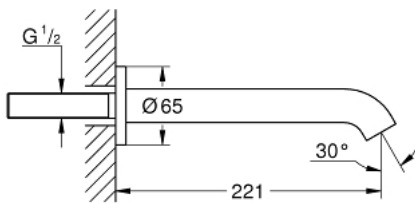

## 13 449 DL1 ESSENCE BATH SPOUT

### PRODUCT DESCRIPTION

- Colour: Brushed warm sunset
- Wall mounted
- mousseur
- Male thread 1/2"
- projection 221 mm
- GROHE LongLife finish

Pure Freude  
an Wasser

## 13 449 DL1 ESSENCE BATH SPOUT

**SPARE PARTS**, August 2020 – now

1: Flow control (Spare part-nr. 13926000)