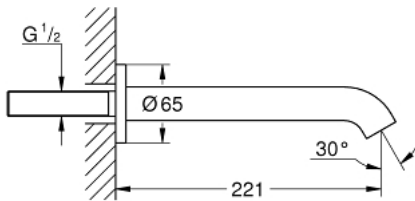

## 13 449 DC1 ESSENCE BATH SPOUT

### PRODUCT DESCRIPTION

- Colour: supersteel
- Wall mounted
- mousseur
- Male thread 1/2"
- projection 221 mm
- GROHE LongLife finish

## 13 449 DC1 ESSENCE BATH SPOUT

**SPARE PARTS**, August 2020 – now

1: Flow control (Spare part-nr. 13926000)