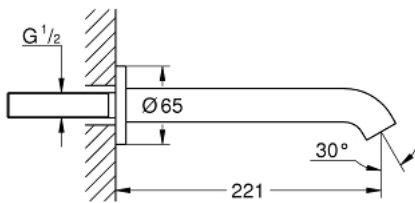

13 449 DA1 ESSENCE BATH SPOUT

PRODUCT DESCRIPTION

- Colour: Warm sunset
- Wall mounted
- Male thread 1/2"
- mousseur
- projection 221 mm
- GROHE LongLife finish

13 449 DA1 ESSENCE BATH SPOUT

SPARE PARTS, August 2020 – now

1: Flow control (Spare part-nr. 13926000)