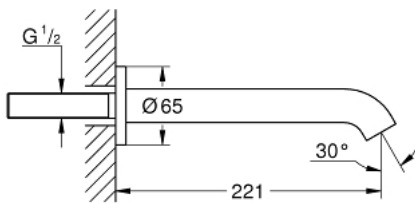

13 449 AL1 ESSENCE BATH SPOUT

PRODUCT DESCRIPTION

- Colour: Brushed hard graphite
- Wall mounted
- mousseur
- Male thread 1/2"
- projection 221 mm
- GROHE LongLife finish

Pure Freude
an Wasser

13 449 AL1 ESSENCE BATH SPOUT

SPARE PARTS, August 2020 – now

1: Flow control (Spare part-nr. 13926000)