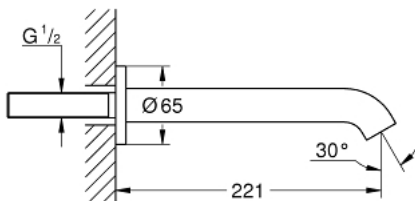

13 449 A01 ESSENCE BATH SPOUT

PRODUCT DESCRIPTION

- Colour: Hard graphite
- Wall mounted
- mousseur
- Male thread 1/2"
- projection 221 mm
- GROHE LongLife finish

Pure Freude
an Wasser

13 449 A01 ESSENCE BATH SPOUT

SPARE PARTS, August 2020 – now

1: Flow control (Spare part-nr. 13926000)