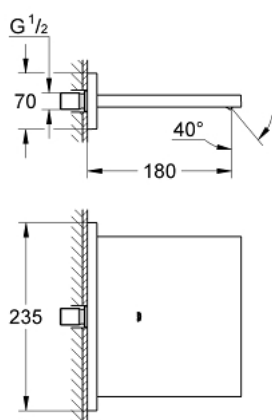

13 317 000 ALLURE CASCADE SPOUT FOR BATH AND SHOWER

PRODUCT DESCRIPTION

- Colour: chrome
- Wall mounted
- GROHE LongLife finish
- 7 1/16" (180 mm) spout reach
- min. recommended pressure 1.0 bar

13 317 000 ALLURE CASCADE SPOUT FOR BATH AND SHOWER

SPARE PARTS, April 2011 – now

1: Dirt strainer (Spare part-nr. 0676800M)