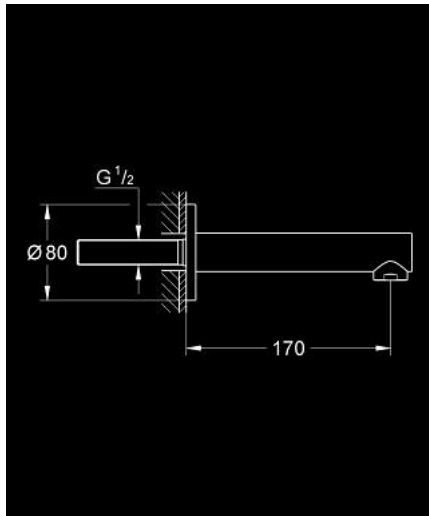

13 280 001 **CONCETTO BATH SPOUT**

PRODUCT DESCRIPTION

- Colour: chrome
- Wall mounted
- GROHE LongLife finish
- mousseur
- Male thread 1/2"
- min. recommended pressure 1.0 bar

13 280 001 **CONCETTO BATH SPOUT**

SPARE PARTS, March 2010 – now

1: Flow control (Spare part-nr. 07899000)

2: O-ring (Spare part-nr. 0128200M)