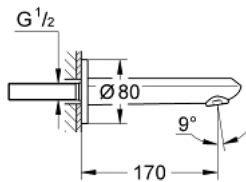

13 278 002 EURODISC COSMOPOLITAN BATH SPOUT

PRODUCT DESCRIPTION

- Colour: chrome
- Wall mounted
- GROHE LongLife finish
- mousseur
- Male thread 1/2"
- Projection 170 mm
- min. recommended pressure 1.0 bar

13 278 002 EURODISC COSMOPOLITAN BATH SPOUT

SPARE PARTS, March 2010 – now

1: Flow control (Spare part-nr. 13927000)