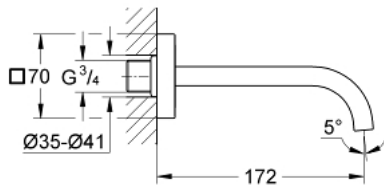

13 264 000 **ALLURE BATH SPOUT 3/4"**

PRODUCT DESCRIPTION

- Colour: chrome
- Wall mounted
- GROHE LongLife finish
- 6 3/4" spout reach
- mousseur
- min. recommended pressure 1.0 bar

13 264 000 **ALLURE BATH SPOUT 3/4"**

SPARE PARTS, December 2009 – now

1: Flow control (Spare part-nr. 48056000)