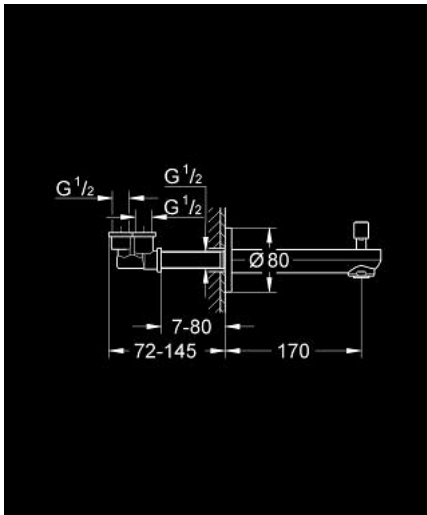

13 262 000 EUROSMART COSMOPOLITAN BATH SPOUT

PRODUCT DESCRIPTION

- Colour: chrome
- Wall mounted
- GROHE LongLife finish
- mousseur
- Automatic diverter: bath/shower
- Male thread 1/2"
- Projection 170 mm

13 262 000 EUROSMART COSMOPOLITAN BATH SPOUT

SPARE PARTS, September 2009 – now

1: Diverter knob (Spare part-nr. 48022000)

1.1: Diverter knob (Spare part-nr. 64309000)

2: Repl. Conversion kit (Spare part-nr. 48023000)

3: Flow straightener (Spare part-nr. 48024000)

4: O-ring (Spare part-nr. 0128200M)