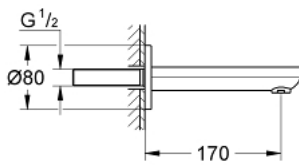

### PRODUCT DESCRIPTION

- Colour: chrome
- Wall mounted
- GROHE LongLife finish
- mousseur
- Male thread 1/2"
- Projection 170 mm
- min. recommended pressure 1.0 bar

## 13 261 000 EUROSMART COSMOPOLITAN BATH SPOUT

**SPARE PARTS**, September 2009 – now

1: Flow control (Spare part-nr. 13952000)

2: O-ring (Spare part-nr. 0128200M)