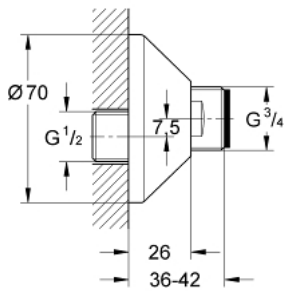

12 075 000 S-UNION

PRODUCT DESCRIPTION

- Colour: chrome
- 1/2" x 3/4"
- 5/16" adjustment range
- with sound absorber
- screw escutcheon
- Ø 70 mm
- depth 26 mm
- GROHE LongLife finish
- content: 1 piece

Pure Freude
an Wasser

12 075 000 **S-UNION**

No exploded view is available for this spare part list.

SPARE PARTS, January 1977 – now

1: Seal (Spare part-nr. 0138600M)

2: Escutcheon (Spare part-nr. 0221000M)